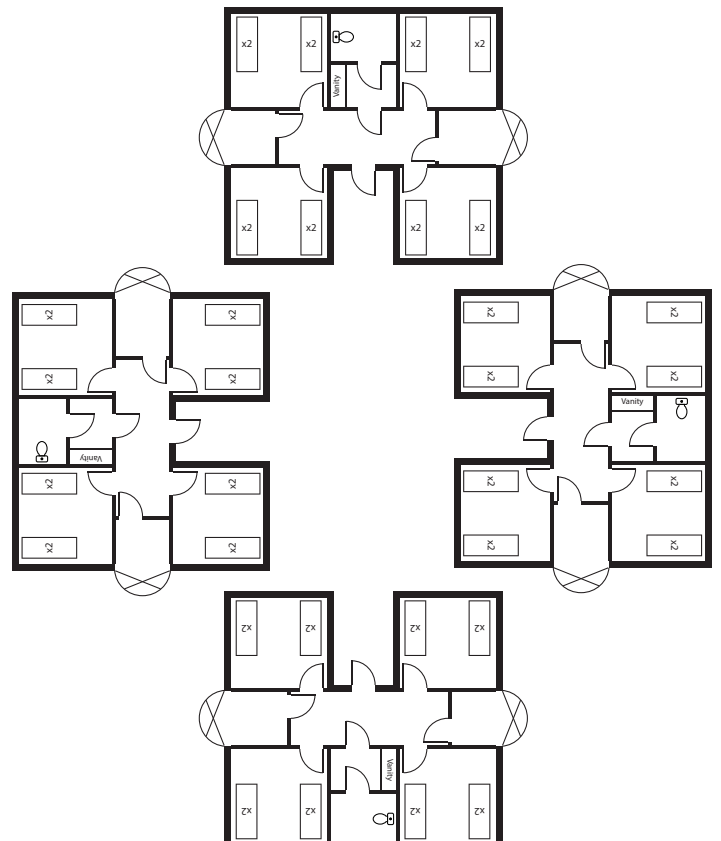

ACCOMMODATION LAYOUT

CAMP WARRAWEE Dalziel Lodge

 56

 8

 8

 Disability access compliant

CAMP WARRAWEE

A-frame Cabins (x4)

(64 beds total)

 16

 2

 1

CAMP WARRAWEE **Warrina Cabin**

-  28
-  5
-  5

 Disability access compliant

CAMP WARRAWEE **Ellimatta Cabin**

-  26
-  7
-  5

 Disability access compliant

CAMP WARRAWEE

Group Leader/Teacher Cabins (x3)

(12 beds total)

-  4
-  1
-  1

 Disability access compliant

CAMP WARRAWEE **Murrumba Cabin**