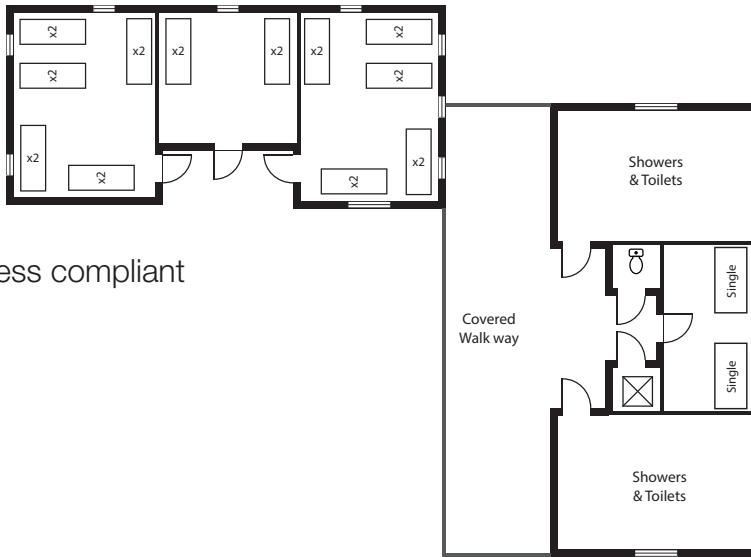

ACCOMMODATION LAYOUT

CAMP WARRAWEE Dalziel Lodge

 56

 8

 8

 Disability access compliant

CAMP WARRAWEE

A-frame Cabins (x4)

(64 beds total)

 16

 2

 1

CAMP WARRAWEE **Warrina Cabin**

-  28
-  5
-  5

 Disability access compliant

CAMP WARRAWEE **Ellimatta Cabin**

-  26
-  7
-  5

 Disability access compliant

CAMP WARRAWEE

Group Leader/Teacher Cabins (x3)

(12 beds total)

-  4
-  1
-  1

 Disability access compliant

CAMP WARRAWEE **Murrumba Cabin**