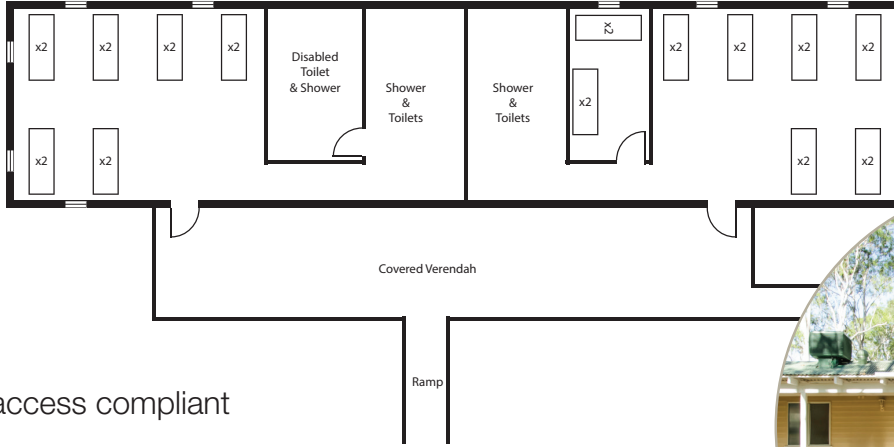

(64 beds total)

 16

 2

 1

CAMP WARRAWEE **Warrina Cabin**

-  28
-  5
-  5

 Disability access compliant

CAMP WARRAWEE **Ellimatta Cabin**

-  26
-  7
-  5

 Disability access compliant

CAMP WARRAWEE

Group Leader/Teacher Cabins (x3)

(12 beds total)

-  4
-  1
-  1

 Disability access compliant

CAMP WARRAWEE **Murrumba Cabin**