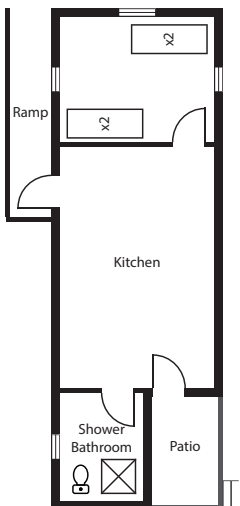

ACCOMMODATION LAYOUT

CAMP WARRAWEE Dalziel Lodge

 56

 8

 8

 Disability access compliant

CAMP WARRAWEE

A-frame Cabins (x4)

(64 beds total)

 16

 2

 1

CAMP WARRAWEE **Warrina Cabin**

-  28
-  5
-  5

 Disability access compliant

CAMP WARRAWEE **Ellimatta Cabin**

-  26
-  7
-  5

 Disability access compliant

CAMP WARRAWEE

Group Leader/Teacher Cabins (x3)

(12 beds total)

-  4
-  1
-  1

 Disability access compliant

CAMP WARRAWEE **Murrumba Cabin**