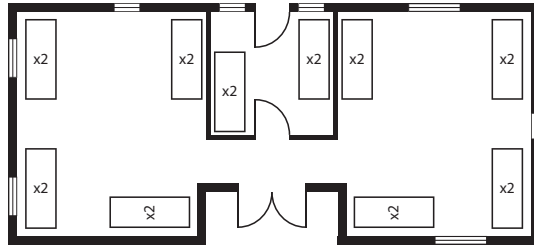

-  26
-  7
-  5

 Disability access compliant

CAMP WARRAWEE

Group Leader/Teacher Cabins (x3)

(12 beds total)

-  4
-  1
-  1

 Disability access compliant

CAMP WARRAWEE **Murrumba Cabin**

 20
 0
 0

* Separate amenities block

CAMP WARRAWEE **Waratah Cabin**

 12
 1
 1